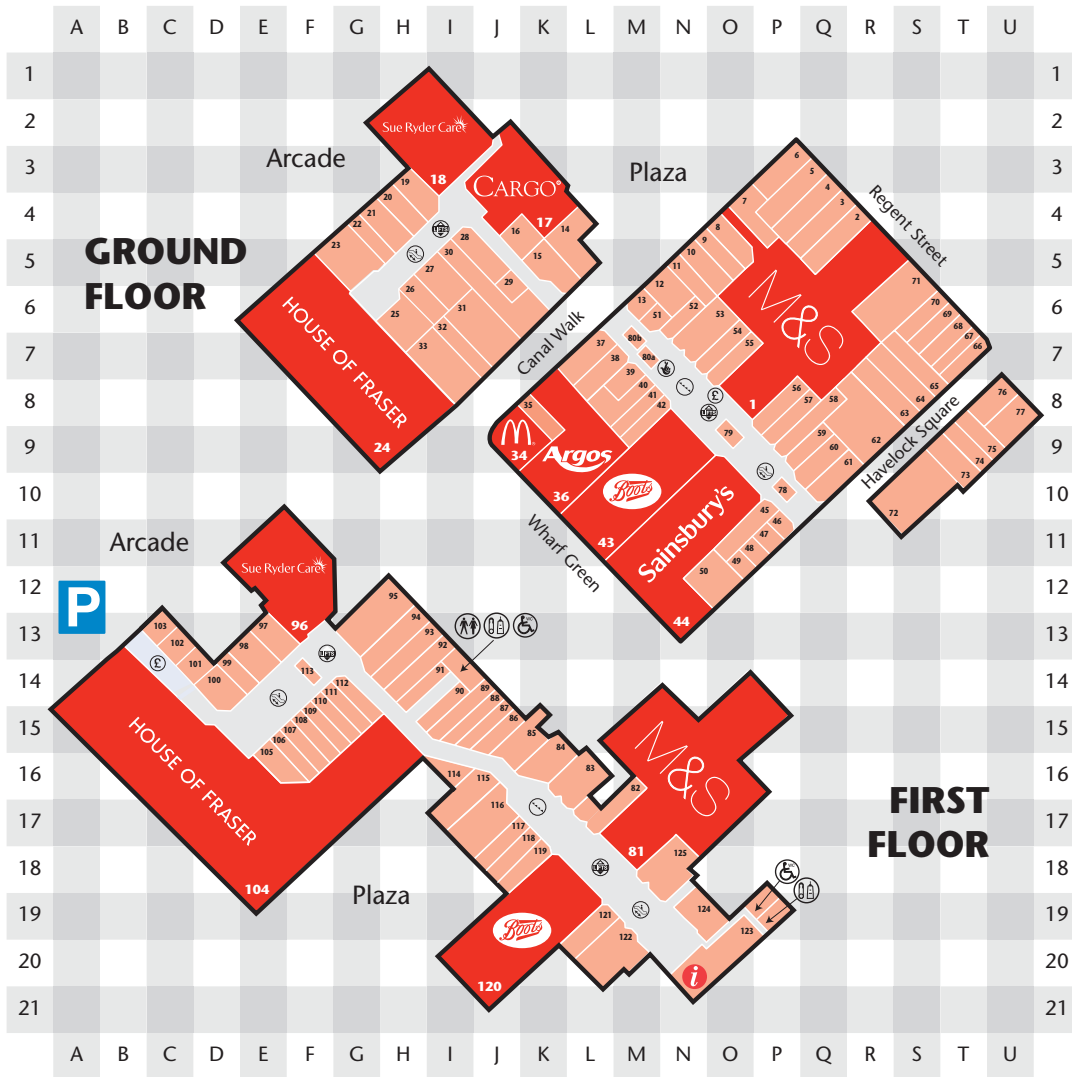

Store Guide

Your favourite stores by **category**:

To find your favourite store, simply combine the store number in the left hand column with the grid reference in the right hand column.

Baby Changing 43/120 Boots M10/K19 24/104 House of Fraser G7/C16 Parent & Baby Room (see signs) 37 Starbucks Coffee L7	Entertainment & Games 61 Cex B9 65 Game S7 114 Games Workshop M6 88a Sky TV M7 Virgin Media M7	Food Stores 53/83 Waiterstones O6/L16 1/81 Marks & Spencer Q7/N16 44 Sainsbury's N11	Gifts 115 Blue Banana J16 39 The Christmas Factory I6 18/96 Sue Ryder Care I3/E12 33 Claire's Corner M4 YMCA I7 89 Crystal's I14 82 Famous Memorabilia L17 95 Giftology G13 24/104 House of Fraser C7/C16 1/81 Marks & Spencer Q7/N16 94 Textex H13 91 Trunk Box M8	Housewares 72 99p Stores J16 36 Argos J6 31 Bright House J7 17 CARGO J4 32 Sharps, Moben & Dolphin J6 27 Shaw's The Drapes I5 18/96 Sue Ryder Care I3/E12 33 YMCA I7	IT N6/K16 121 Western Computer M8 114 I14	Jewellers & Accessories 66 Beaverbrooks T7 58 Claire's Q8 39 Diamonds & Pearls M7 28 F. Hinds J5 68 Goldsmiths J5 54 H. Samuel O6	Ladieswear Q9 Q9 F15 F15 70 Ann Summers M6 55 Bags Etc L15 125 The Forum J15 24/104 House of Fraser H13 62 Intermationale P8 57 Krags Clothing J15 4 La Senza J15 64 Lillies G4 1/81 Marks & Spencer S10 71 Miss Bodybody L9 6 Miss Selfridge J7 118 So Elegant J4 7 Top Shop J6 119 Violets Boutique I5 Warehouse I5	Leisure 50 Liquid & Envy O12 24/104 House of Fraser M20 Q8 122 John Anthony S8 M7 64 Lillies S8 1/81 Marks & Spencer J5 42 Suits Plus M8 7 Top Man O4	Mobile Phones/Accessories 56 9 3 Store G7/C16 69 Carphone Warehouse N18 48 Fine Styles G7/C16 102 Newday Telecom RB 67 O2 Q9 11 Orange Q4 8 T-Mobile S8	Opticians R6 43/120 Boots M10/K19 P3 41 Dolland & Aitchison J18 59 Optika O4 3 Vision Express K18 P3	Pets 26 Pets Corner G7/C16 124 Plaza Pets M20	Photographers / Artists 110 Dawson Strange Photographers G7/C16 117 Swindon Artists Forum N18	Restaurants & Cafes 79 BB's Coffee & Muffins G7/C16 49 Best Barmoz M20 25 Bowdell's Cafe S8 M8 74 Caffè-Licious M8 116 Caffè Roma O4 63 Costa Coffee G7/C16	Services 35 Cheque Centres G7/C16 2 Lloyds TSB Q7/N16 M8 Letto J9 123 Management Suite N7 113 Playzone O20 78 Timpon P10	Shoes 10 Faith Shoes N5 56 Sharpbody P8 15 Sole Trader K5 78 Timpon P10	Toys 36 Argos L9 Collector's Corner I5 09 Early Learning Centre O12 45 Gimme Gizmo N6/K16 19 Hawkins Bazaar J17 40 J17 58 S8	Travel Agents G7/C16 14 First Choice L5 Q7/N16 76 Thomas Cook U8 J9 P11 T19 P19 G14 L17

Key:

- Toilets
- Parent & Baby Room
- Disabled Toilets
- Lift
- Escalator
- Stairs
- Cash
- Management Suite

The **heart** of Swindon shopping